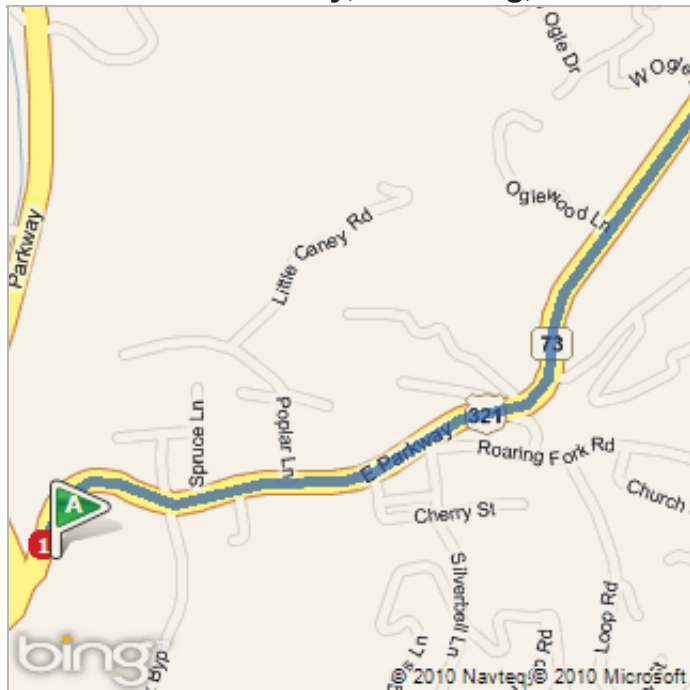

Directions from Downtown Gatlinburg

Distance of 2.9 Miles

A: From the Downtown Gatlinburg Parkway (main street)

B: To Gatlinburg Getaway Log Home
916 High Mountain Way
Gatlinburg, TN 37738

	Directions from Downtown Gatlinburg		Total 2.9 mi
	1. Depart US-321 / SR-73 / E Parkway		1.3 mi
	2. Turn left onto Ridge Rd at Traffic Light 2A		0.1 mi
	3. Turn right onto Cartertown Rd		0.8 mi
	4. Bear right onto Grouse Trail		0.2 mi
	5. Bear left onto Black Bear Falls Way		0.1 mi
	6. Turn right onto Poplar Falls Way		0.1 mi
	7. Turn right onto Smoke Top Way		0.1 mi
	8. Turn left onto High Mountain Way		0.2 mi
	9. Gatlinburg Getaway Log Home 916 High Mountain Way <i>The last intersection is Smoke Top Way If you reach Majestic Point Way, you've gone too far</i>		0.0 mi

Route: 3.0 mi

A: Downtown Parkway, Gatlinburg, TN

B: 916 High Mountain Way, Gatlinburg, TN