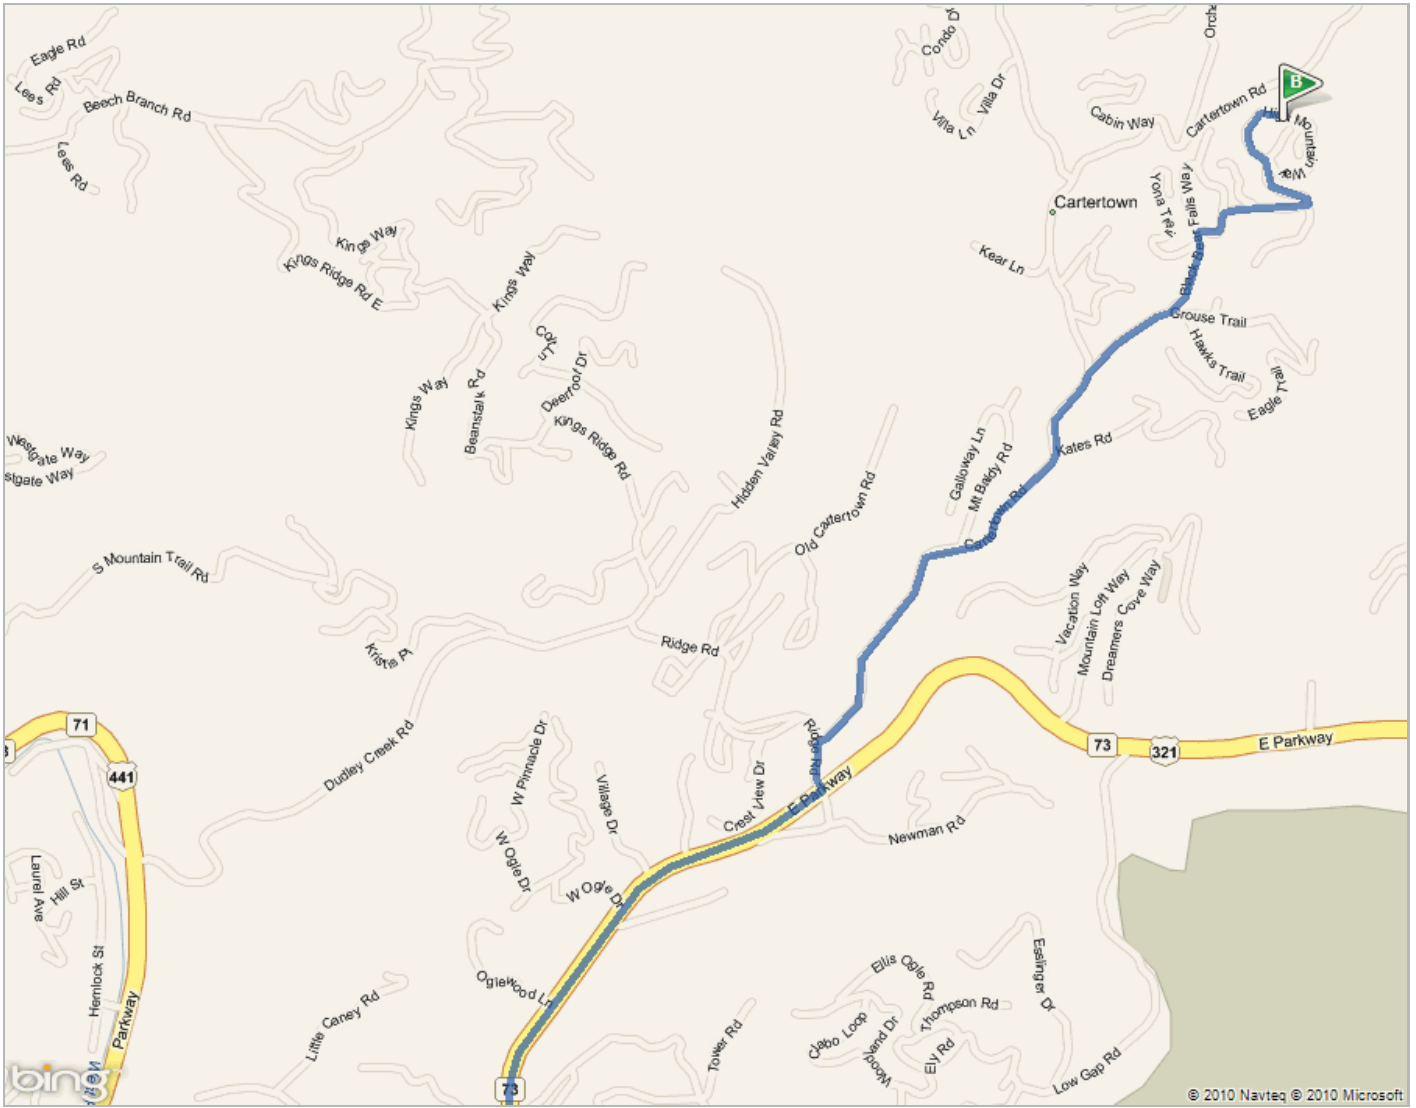

Directions from Downtown Gatlinburg

Distance of 2.9 Miles

A: From the Downtown Gatlinburg Parkway (main street)

B: To Gatlinburg Getaway Log Home
916 High Mountain Way
Gatlinburg, TN 37738

	Directions from Downtown Gatlinburg		Total 2.9 mi
	1. Depart US-321 / SR-73 / E Parkway		1.3 mi
	2. Turn left onto Ridge Rd at Traffic Light 2A		0.1 mi
	3. Turn right onto Cartertown Rd		0.8 mi
	4. Bear right onto Grouse Trail		0.2 mi
	5. Bear left onto Black Bear Falls Way		0.1 mi
	6. Turn right onto Poplar Falls Way		0.1 mi
	7. Turn right onto Smoke Top Way		0.1 mi
	8. Turn left onto High Mountain Way		0.2 mi
	9. Gatlinburg Getaway Log Home 916 High Mountain Way <i>The last intersection is Smoke Top Way If you reach Majestic Point Way, you've gone too far</i>		0.0 mi

Route: 3.0 mi

A: Downtown Parkway, Gatlinburg, TN

B: 916 High Mountain Way, Gatlinburg, TN